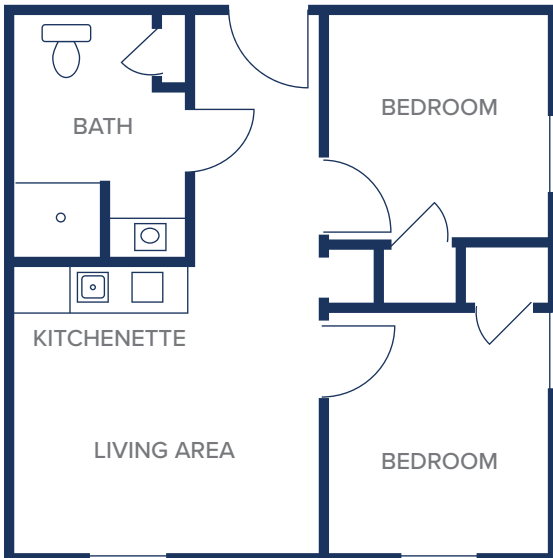

Residence Floor Plans

Studio Apartment

288 sq. ft.

Starting at: _____

Second Person: _____

Community Fee: _____

Deluxe Studio Apartment

315 sq. ft.

Starting at: _____

Second Person: _____

Community Fee: _____

Residence Floor Plans

Apartment 1

One Bedroom, One Bath
396 sq. ft.

Starting at: _____

Second Person: _____

Community Fee: _____

Apartment 2

Two Bedroom, One Bath
410 sq. ft.

Starting at: _____

Second Person: _____

Community Fee: _____