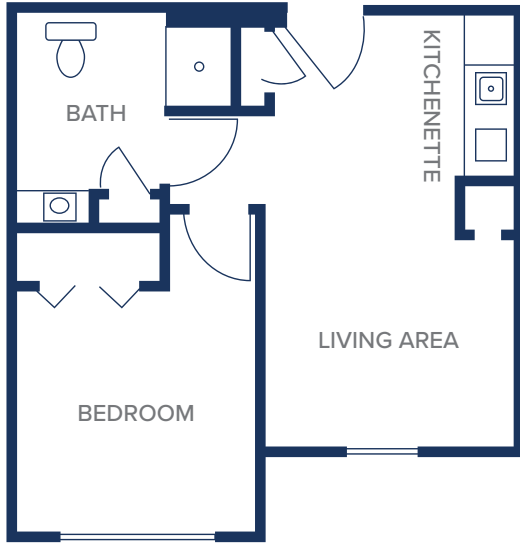

Residence Floor Plans

Studio Apartment

288 sq. ft.

Starting at: _____

Second Person: _____

Community Fee: _____

Deluxe Studio Apartment

315 sq. ft.

Starting at: _____

Second Person: _____

Community Fee: _____

Residence Floor Plans

Apartment 1

One Bedroom, One Bath
396 sq. ft.

Starting at: _____

Second Person: _____

Community Fee: _____

Apartment 2

Two Bedroom, One Bath
410 sq. ft.

Starting at: _____

Second Person: _____

Community Fee: _____