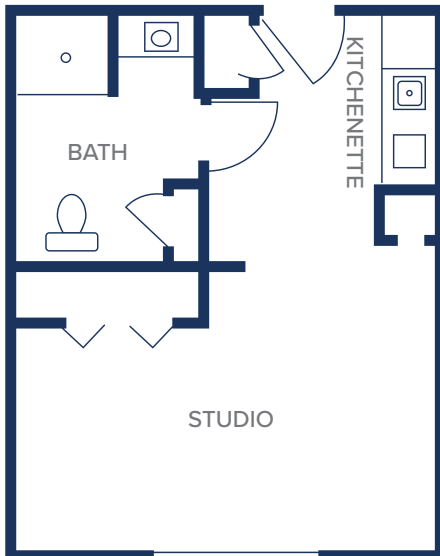

Residence Floor Plans

Studio Apartment

288 sq. ft.

Starting at: _____

Second Person: _____

Community Fee: _____

Deluxe Studio Apartment

315 sq. ft.

Starting at: _____

Second Person: _____

Community Fee: _____

Residence Floor Plans

Apartment 1

One Bedroom, One Bath
396 sq. ft.

Starting at: _____

Second Person: _____

Community Fee: _____

Apartment 2

Two Bedroom, One Bath
410 sq. ft.

Starting at: _____

Second Person: _____

Community Fee: _____